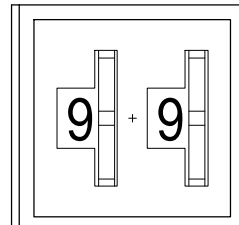

NTS210 144SSB

MIC

SP

RIT

+5K

FINE

VOL

OFF